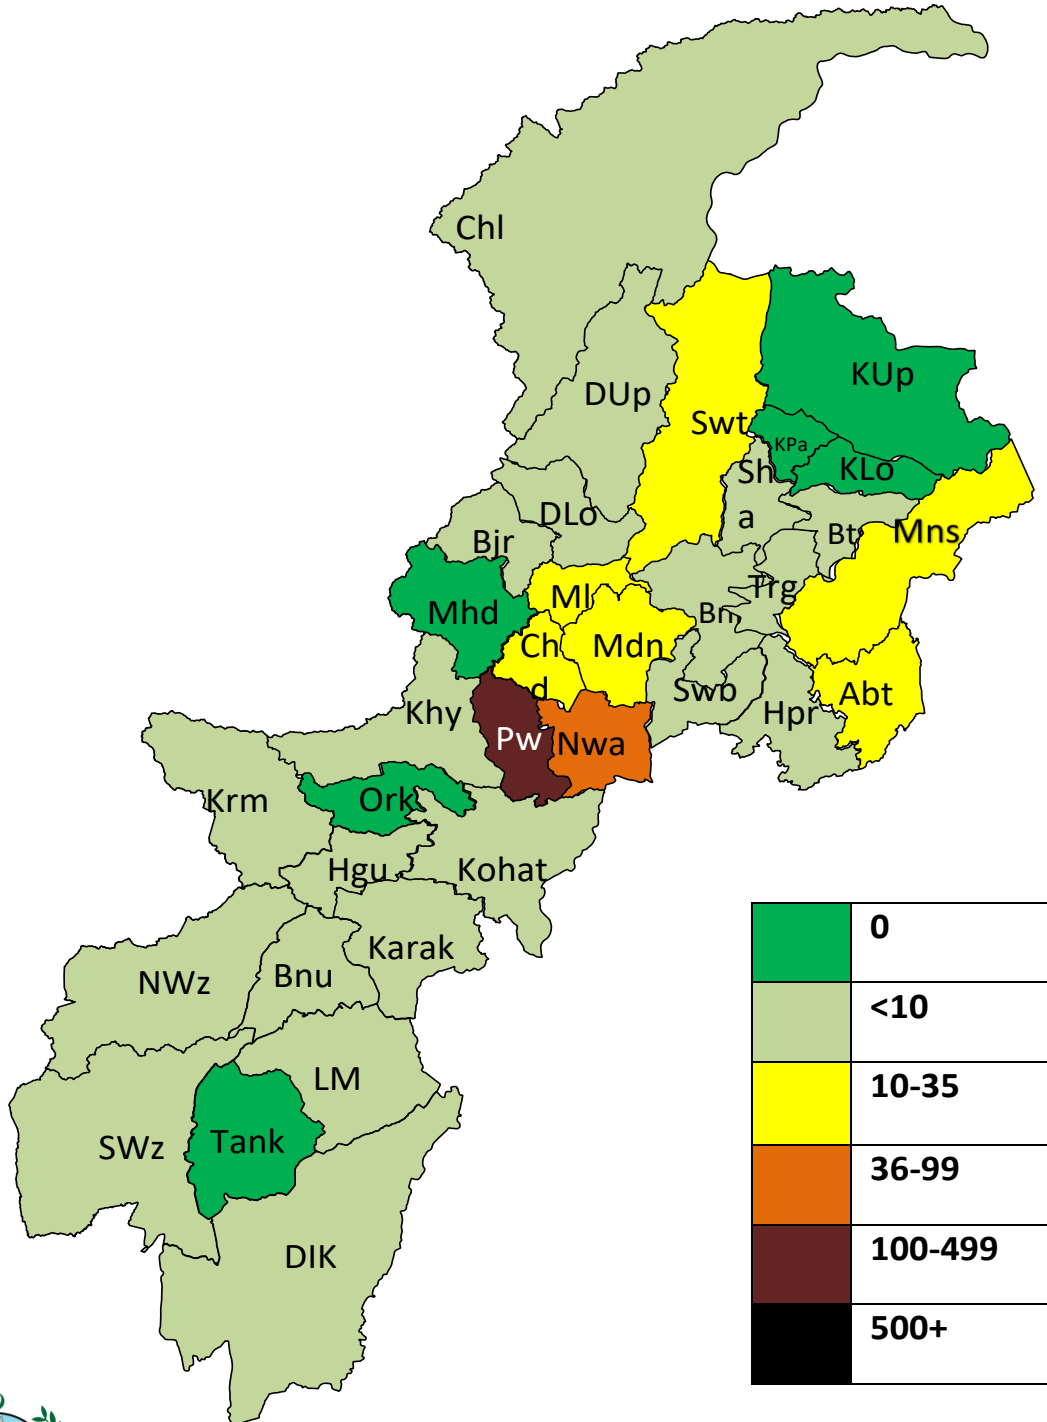

## 1. Snapshot figures for the day<sup>1</sup>

**381**

Total Active Cases<sup>2</sup>

**219509**

Total Cases

**12**

New Cases Today

**6324**

Total Tests

**3470**

New Tests Today

1. Figures up to 12 Midnight on the 27<sup>th</sup> April 2022

2. Active cases = total cases till now – deaths – recoveries

# Khyber Pakhtunkhwa Corona Virus Disease COVID-19 Daily Update 28 April 2022

## 2. Provincial Heatmap

Map colored by active cases

District
<b>Total</b>

Cases	
Total	24 hrs
<b>219509</b>	<b>12</b>

Deaths	
Total	24 hrs
<b>6324</b>	<b>0</b>

Recoveries
<b>212804</b>

Active Cases
<b>381</b>